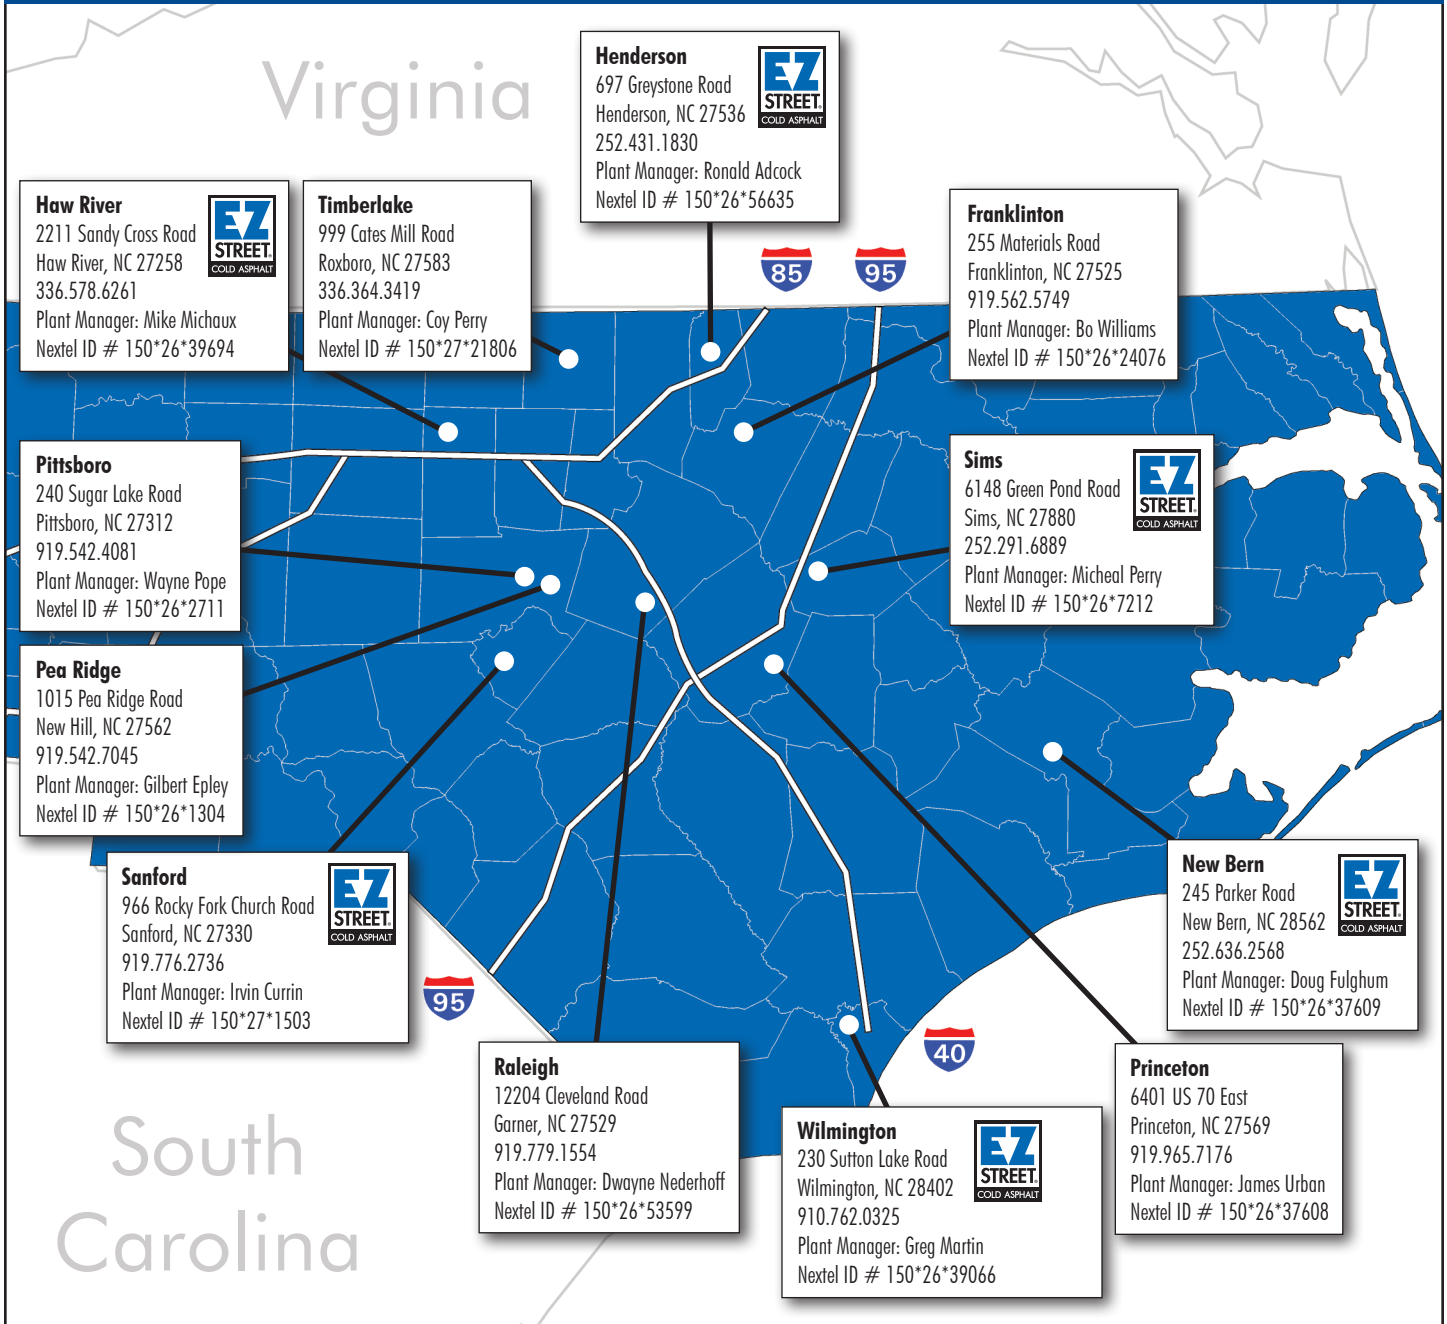

S.T. Wooten Corporation

ASPHALT PLANT LOCATIONS

Jeff McGee
Sales Representative

22204 Cleveland Road
Raleigh, NC 27529

Phone 919-779-5528 Ext. 127
Fax 919-779-7782
Mobile 919-625-3803
E-mail jeff.mcgee@stwcorp.com